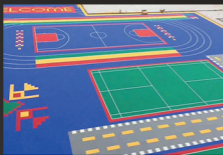

# MAGIK BRIX

**INSTALLED PP INTERLOCKING TILES**

Deploy  
**MAGIK  
BRIX**  
for Multi-Sport

- BASKETBALL COURT
- TENNIS COURT
- SKATING RINK FLOOR
- VOLLEYBALL COURT
- BADMINTON COURT
- CHILDREN PLAY AREA

**BASKETBALL COURT**

**TENNIS COURT**

**BADMINTON COURT**

**CHILDREN PLAY AREA**

**SKATING RINK FLOOR**

**CHARACTERISTICS****RESULTS**

Product Name  
Tile Dimension  
Tile Weight  
Tile Height  
Load Bearing Capacity  
Manufacturers Warranty