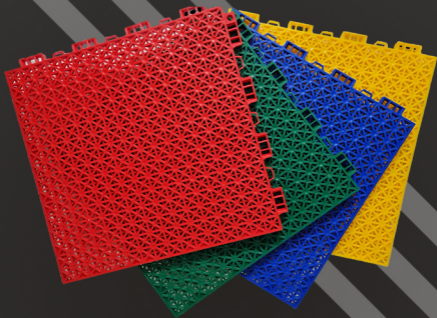

# MAGIK BRIX

**INSTALLED PP INTERLOCKING TILES**

Deploy  
**MAGIK  
BRIX**  
for Multi-Sport

- BASKETBALL COURT
- TENNIS COURT
- SKATING RINK FLOOR
- VOLLEYBALL COURT
- BADMINTON COURT
- CHILDREN PLAY AREA

IDL Magik Brix  
1ft X 1ft  
330gm (+/-5%)  
15.7mm  
23 Tons per Tile  
5 Years

Colors

Blue, Green, Red, Yellow,  
Beige, Peach, Dark Gray,  
Light Gray, Purple

**CERTIFICATIONS****TEST METHOD****RESULTS**